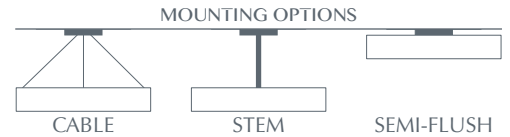

Notes:

Shown in: A1 - Angles

14319	-	-	-	-
MODEL		PERF	FINISH	LAMPING

*Modifications:

- ☐ Cable hung (Standard)
- ☐ Stem mount: ____ OAH
- ☐ Semi-flush mount (1" - 1.5" from ceiling to top of fixture)

Other Modifications:

A1 - Angles

CL - Cloverleaf

RD - Round

SQ - Squares

BA - Bronze Age

- BK - Black
- BP - Black Pearl
- CB - Cast Bronze
- CH - Chestnut
- CR - Chrome
- DI - Dark Iron
- EB - Empire Bronze
- MB - Medieval Bronze
- NB - New Brass
- SB - Smokey Brass
- SP - Satin Pewter
- SS - Smoked Silver

- 03: Dry / Damp Loc Incan - 4 x E26 - 60W max ea - 120V
- 10: WRL - 4 x E26 - for LED Retro 20W max ea - 120V

COLOR TEMPERATURE / CRI

- ☐ 3000K (Standard) - CRI available upon request
- ☐ 2700K - CRI available upon request
- ☐ 3500K - CRI available upon request
- ☐ 4000K - CRI available upon request

Project Name:
Project Location:

Specifier Name:
Specifier Location:

Quantity:
Fixture Type: